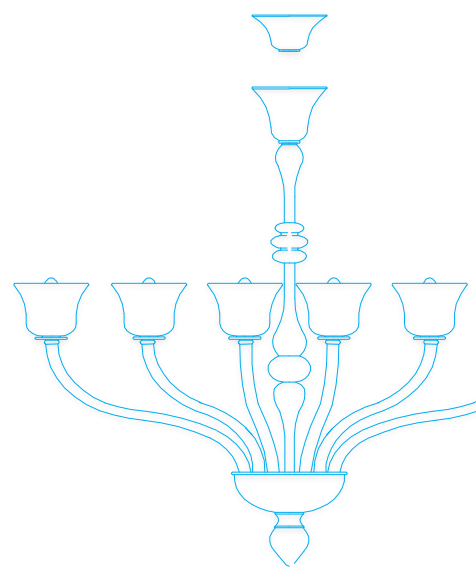

Ballerina

6 Arms Ballerina

9 Arms Ballerina

12 Arms Ballerina

18 Arms Ballerina

4 Arms Ballerina

[WEBSITE](#)

Material	Handmade, Blown Glass				
Arms	6 Arms Chandelier	9 Arms Chandelier	12 Arms Chandelier	18 Arms Chandelier	4 Arms Wall Sconce
Data	Diameter: 29 inches (75 cm) Height: 26 inches (66 cm) Weight: (12kg)	Diameter: 35 inches (90 cm) Height: 28 inches (70 cm) Weight: (18kg)	Diameter: 43 inches (110 cm) Height: 31 inches (80 cm) Weight: (28kg)	Diameter: 43 inches (110 cm) Height: 47 inches (120 cm) Weight: (33kg)	Diameter: 19 inches (48 cm) Height: 16 inches (40 cm) Weight: (3kg)
Light LED	Lumen: 3852 Watt: 36 Kelvin: 3000 Voltage: 230V (110V) Colour Rendering Index RA > 80	Lumen: 5778 Watt: 54 Kelvin: 3000 Voltage: 230V (110V) Colour Rendering Index RA > 80	Lumen: 7704 Watt: 72 Kelvin: 3000 Voltage: 230V (110V) Colour Rendering Index RA > 80	Lumen: 11556 Watt: 108 Kelvin: 3000 Voltage: 230V (110V) Colour Rendering Index RA > 80	Lumen: 2140 Watt: 20 Kelvin: 3000 Voltage: 230V (110V) Colour Rendering Index RA > 80
Class	Insulation class : IP 20	Insulation class : IP 20	Insulation class : IP 20	Insulation class : IP 20	Insulation class : IP 20
Easy Fix		The EASY FIX design technology removes any installation and maintenance issue. Thanks to precise joints, setting up the pieces of your item will be a cakewalk.			
Always On on request		Thanks to our advanced technology we have created a structure able to stay on for 30 minutes although without current. With ALWAYS ON technology source light life is about 25,000 hours. Estimated lifetime of 10 years (calculated on an average daily use of 3 hours a day). Guaranteed 3 years			
Suggest Colour	43 Light Ivory	We suggest this colour for Ballerina.			