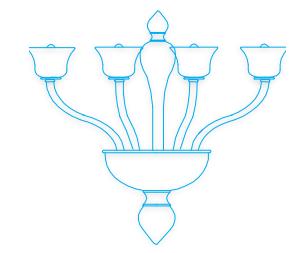

Ballerina

6 Arms Ballerina

9 Arms Ballerina

12 Arms Ballerina

18 Arms Ballerina

4 Arms Ballerina

[WEBSITE](#)

Material	Handmade, Blown Glass				
Arms	6 Arms Chandelier	9 Arms Chandelier	12 Arms Chandelier	18 Arms Chandelier	4 Arms Wall Sconce
Data	Diameter: 29 inches (75 cm) Height: 26 inches (66 cm) Weight: (12kg)	Diameter: 35 inches (90 cm) Height: 28 inches (70 cm) Weight: (18kg)	Diameter: 43 inches (110 cm) Height: 31 inches (80 cm) Weight: (28kg)	Diameter: 43 inches (110 cm) Height: 47 inches (120 cm) Weight: (33kg)	Diameter: 19 inches (48 cm) Height: 16 inches (40 cm) Weight: (3kg)
Light LED	Lumen: 3852 Watt: 36 Kelvin: 3000 Voltage: 230V (110V) Colour Rendering Index RA > 80	Lumen: 5778 Watt: 54 Kelvin: 3000 Voltage: 230V (110V) Colour Rendering Index RA > 80	Lumen: 7704 Watt: 72 Kelvin: 3000 Voltage: 230V (110V) Colour Rendering Index RA > 80	Lumen: 11556 Watt: 108 Kelvin: 3000 Voltage: 230V (110V) Colour Rendering Index RA > 80	Lumen: 2140 Watt: 20 Kelvin: 3000 Voltage: 230V (110V) Colour Rendering Index RA > 80
Class	Insulation class : IP 20	Insulation class : IP 20	Insulation class : IP 20	Insulation class : IP 20	Insulation class : IP 20
Easy Fix		The EASY FIX design technology removes any installation and maintenance issue. Thanks to precise joints, setting up the pieces of your item will be a cakewalk.			
Always On on request		Thanks to our advanced technology we have created a structure able to stay on for 30 minutes although without current. With ALWAYS ON technology source light life is about 25,000 hours. Estimated lifetime of 10 years (calculated on an average daily use of 3 hours a day). Guaranteed 3 years			
Suggest Colour	43 Light Ivory	We suggest this colour for Ballerina.			