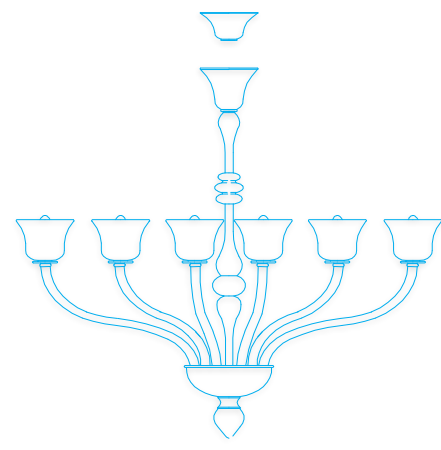

Ballerina

6 Arms Ballerina

9 Arms Ballerina

12 Arms Ballerina

18 Arms Ballerina

4 Arms Ballerina

[WEBSITE](#)

Material	Handmade, Blown Glass				
Arms	6 Arms Chandelier	9 Arms Chandelier	12 Arms Chandelier	18 Arms Chandelier	4 Arms Wall Sconce
Data	Diameter: 29 inches (75 cm) Height: 26 inches (66 cm) Weight: (12kg)	Diameter: 35 inches (90 cm) Height: 28 inches (70 cm) Weight: (18kg)	Diameter: 43 inches (110 cm) Height: 31 inches (80 cm) Weight: (28kg)	Diameter: 43 inches (110 cm) Height: 47 inches (120 cm) Weight: (33kg)	Diameter: 19 inches (48 cm) Height: 16 inches (40 cm) Weight: (3kg)
Light LED	Lumen: 3852 Watt: 36 Kelvin: 3000 Voltage: 230V (110V) Colour Rendering Index RA > 80	Lumen: 5778 Watt: 54 Kelvin: 3000 Voltage: 230V (110V) Colour Rendering Index RA > 80	Lumen: 7704 Watt: 72 Kelvin: 3000 Voltage: 230V (110V) Colour Rendering Index RA > 80	Lumen: 11556 Watt: 108 Kelvin: 3000 Voltage: 230V (110V) Colour Rendering Index RA > 80	Lumen: 2140 Watt: 20 Kelvin: 3000 Voltage: 230V (110V) Colour Rendering Index RA > 80
Class	Insulation class : IP 20	Insulation class : IP 20	Insulation class : IP 20	Insulation class : IP 20	Insulation class : IP 20
Easy Fix		The EASY FIX design technology removes any installation and maintenance issue. Thanks to precise joints, setting up the pieces of your item will be a cakewalk.			
Always On on request		Thanks to our advanced technology we have created a structure able to stay on for 30 minutes although without current. With ALWAYS ON technology source light life is about 25,000 hours. Estimated lifetime of 10 years (calculated on an average daily use of 3 hours a day). Guaranteed 3 years			
Suggest Colour	43 Light Ivory	We suggest this colour for Ballerina.			