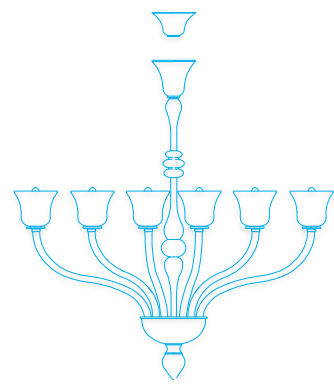

Ballerina

6 Arms Ballerina

9 Arms Ballerina

12 Arms Ballerina

18 Arms Ballerina

4 Arms Ballerina

[WEBSITE](#)

Material	Handmade, Blown Glass				
Arms	6 Arms Chandelier	9 Arms Chandelier	12 Arms Chandelier	18 Arms Chandelier	4 Arms Wall Sconce
Data	Diameter: 29 inches (75 cm) Height: 26 inches (66 cm) Weight: (12kg)	Diameter: 35 inches (90 cm) Height: 28 inches (70 cm) Weight: (18kg)	Diameter: 43 inches (110 cm) Height: 31 inches (80 cm) Weight: (28kg)	Diameter: 43 inches (110 cm) Height: 47 inches (120 cm) Weight: (33kg)	Diameter: 19 inches (48 cm) Height: 16 inches (40 cm) Weight: (3kg)
Light LED	Lumen: 3852 Watt: 36 Kelvin: 3000 Voltage: 230V (110V) Colour Rendering Index RA > 80	Lumen: 5778 Watt: 54 Kelvin: 3000 Voltage: 230V (110V) Colour Rendering Index RA > 80	Lumen: 7704 Watt: 72 Kelvin: 3000 Voltage: 230V (110V) Colour Rendering Index RA > 80	Lumen: 11556 Watt: 108 Kelvin: 3000 Voltage: 230V (110V) Colour Rendering Index RA > 80	Lumen: 2140 Watt: 20 Kelvin: 3000 Voltage: 230V (110V) Colour Rendering Index RA > 80
Class	Insulation class : IP 20	Insulation class : IP 20	Insulation class : IP 20	Insulation class : IP 20	Insulation class : IP 20
Easy Fix		The EASY FIX design technology removes any installation and maintenance issue. Thanks to precise joints, setting up the pieces of your item will be a cakewalk.			
Always On on request		Thanks to our advanced technology we have created a structure able to stay on for 30 minutes although without current. With ALWAYS ON technology source light life is about 25,000 hours. Estimated lifetime of 10 years (calculated on an average daily use of 3 hours a day). Guaranteed 3 years			
Suggest Colour	43 Light Ivory	We suggest this colour for Ballerina.			