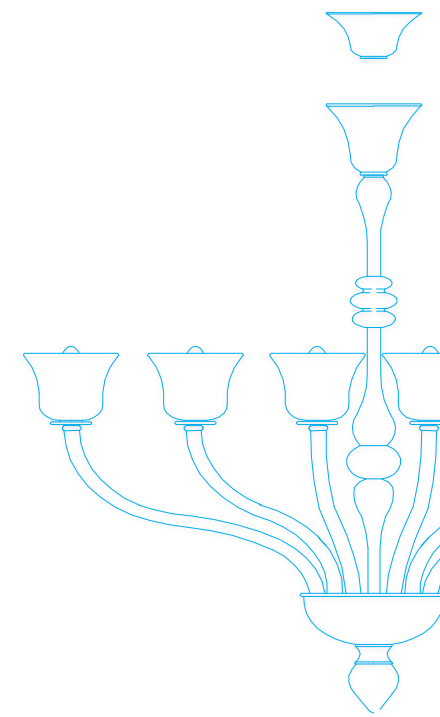

Ballerina

6 Arms Ballerina

9 Arms Ballerina

12 Arms Ballerina

18 Arms Ballerina

4 Arms Ballerina

[WEBSITE](#)

Material	Handmade, Blown Glass				
Arms	6 Arms Chandelier	9 Arms Chandelier	12 Arms Chandelier	18 Arms Chandelier	4 Arms Wall Sconce
Data	Diameter: 29 inches (75 cm) Height: 26 inches (66 cm) Weight: (12kg)	Diameter: 35 inches (90 cm) Height: 28 inches (70 cm) Weight: (18kg)	Diameter: 43 inches (110 cm) Height: 31 inches (80 cm) Weight: (28kg)	Diameter: 43 inches (110 cm) Height: 47 inches (120 cm) Weight: (33kg)	Diameter: 19 inches (48 cm) Height: 16 inches (40 cm) Weight: (3kg)
Light LED	Lumen: 3852 Watt: 36 Kelvin: 3000 Voltage: 230V (110V) Colour Rendering Index RA > 80	Lumen: 5778 Watt: 54 Kelvin: 3000 Voltage: 230V (110V) Colour Rendering Index RA > 80	Lumen: 7704 Watt: 72 Kelvin: 3000 Voltage: 230V (110V) Colour Rendering Index RA > 80	Lumen: 11556 Watt: 108 Kelvin: 3000 Voltage: 230V (110V) Colour Rendering Index RA > 80	Lumen: 2140 Watt: 20 Kelvin: 3000 Voltage: 230V (110V) Colour Rendering Index RA > 80
Class	Insulation class : IP 20	Insulation class : IP 20	Insulation class : IP 20	Insulation class : IP 20	Insulation class : IP 20
Easy Fix		The EASY FIX design technology removes any installation and maintenance issue. Thanks to precise joints, setting up the pieces of your item will be a cakewalk.			
Always On on request		Thanks to our advanced technology we have created a structure able to stay on for 30 minutes although without current. With ALWAYS ON technology source light life is about 25,000 hours. Estimated lifetime of 10 years (calculated on an average daily use of 3 hours a day). Guaranteed 3 years			
Suggest Colour	43 Light Ivory	We suggest this colour for Ballerina.			