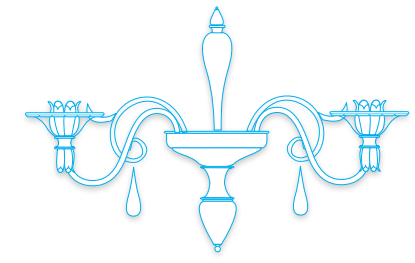

# Essential

6 Arms Essential

9 Arms Essential

12 Arms Essential

12 Arms Essential Tier 2 Arms Essential

[WEBSITE](#)

Material

Handmade, Blown Glass

Handmade, Blown Glass

Handmade, Blown Glass

Handmade, Blown Glass

Handmade, Blown Glass

Arms

6 Arms Chandelier

9 Arms Chandelier

12 Arms Chandelier

Diameter: 43 inches (110 cm)  
Height: 47 inches (120 cm)  
Weight: (33kg)

Diameter: 19 inches (48 cm)  
Height: 16 inches (40 cm)  
Weight: (3kg)

Light LED

Lumen: 3852

Watt: 36

Kelvin: 3000

Voltage: 230V (110V)