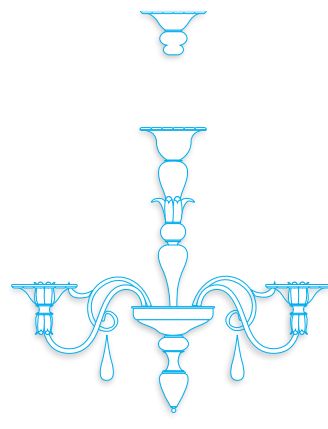

# Essential

6 Arms Essential

9 Arms Essential

12 Arms Essential

12 Arms Essential Tier 2 Arms Essential

[WEBSITE](#)

Material

Handmade, Blown Glass

Handmade, Blown Glass

Handmade, Blown Glass

Handmade, Blown Glass

Handmade, Blown Glass

Arms

6 Arms Chandelier

9 Arms Chandelier

12 Arms Chandelier

12 Arms Chandelier with ties

2 Arms Wall Sconce

Data

Diameter: 29 inches (75 cm)  
Height: 26 inches (66 cm)  
Weight: (12kg)

Diameter: 35 inches (90 cm)  
Height: 28 inches (70 cm)  
Weight: (18kg)

Diameter: 43 inches (110 cm)  
Height: 31 inches (80 cm)  
Weight: (28kg)

Diameter: 43 inches (110 cm)  
Height: 47 inches (120 cm)  
Weight: (33kg)

Diameter: 19 inches (48 cm)  
Height: 16 inches (40 cm)  
Weight: (3kg)

Light LED

Lumen: 3852

Watt: 36

Kelvin: 3000

Voltage: 230V (110V)