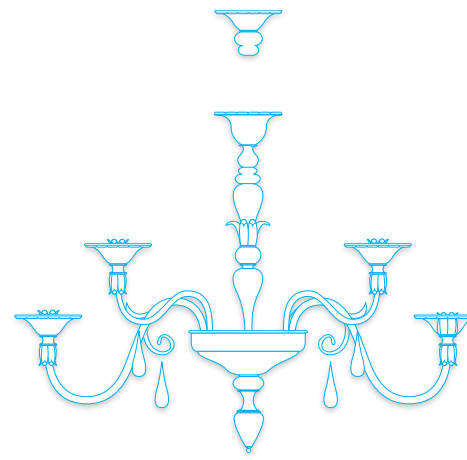

Essential

6 Arms Essential

9 Arms Essential

12 Arms Essential

12 Arms Essential Tier 2 Arms Essential