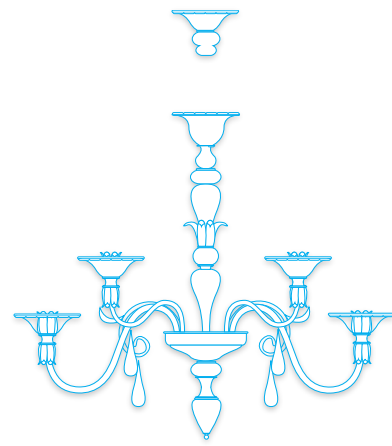

# Essential

6 Arms Essential

9 Arms Essential

12 Arms Essential

12 Arms Essential Tier 2 Arms Essential

[WEBSITE](#)

Material

Handmade, Blown Glass

Handmade, Blown Glass

Handmade, Blown Glass

Handmade, Blown Glass

Handmade, Blown Glass

Arms

6 Arms Chandelier

9 Arms Chandelier

12 Arms Chandelier

Diameter: 43 inches (110 cm)  
Height: 47 inches (120 cm)  
Weight: (33kg)

Diameter: 19 inches (48 cm)  
Height: 16 inches (40 cm)  
Weight: (3kg)

Light LED

Lumen: 3852

Watt: 36

Kelvin: 3000

Voltage: 230V (110V)